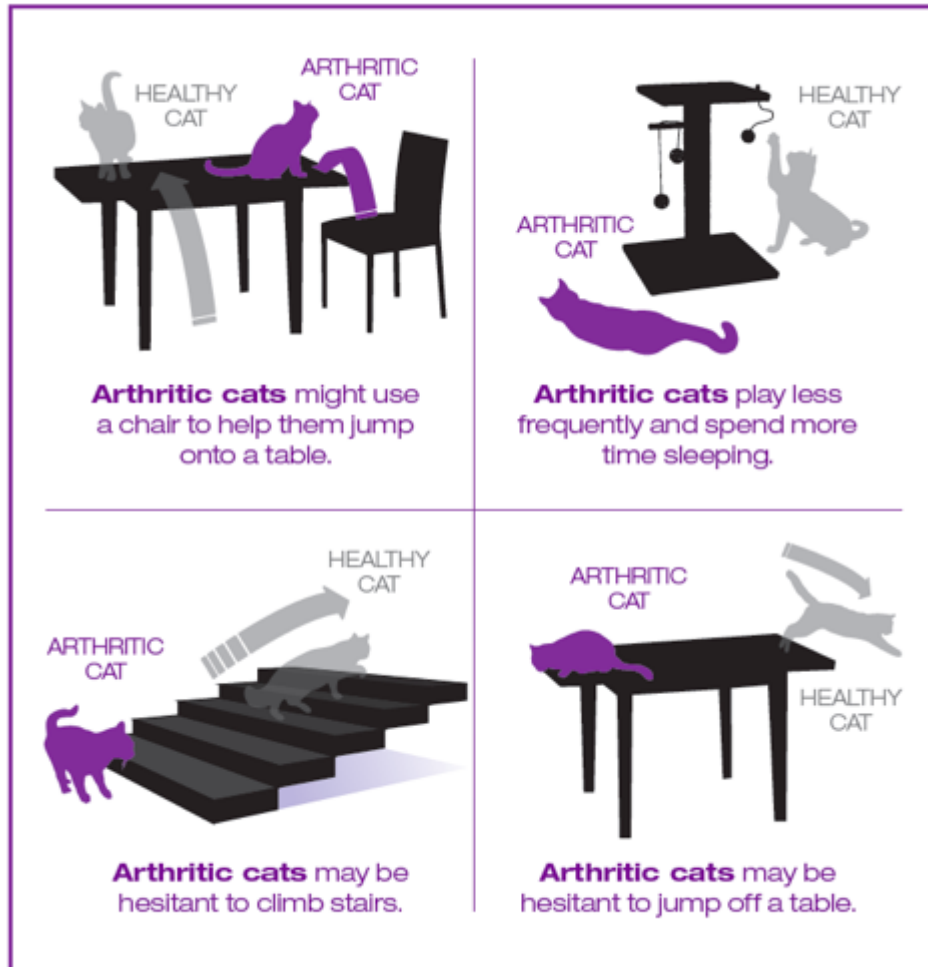

How Do I Know If My Cat Has Arthritis?

Other signs can include:

- Unhappiness
- Aggression
- Unwilling to jump
- Abnormal toileting habits (going in unusual places)
- Weight loss
- Decreased appetite
- Decreased grooming
- Decreased play